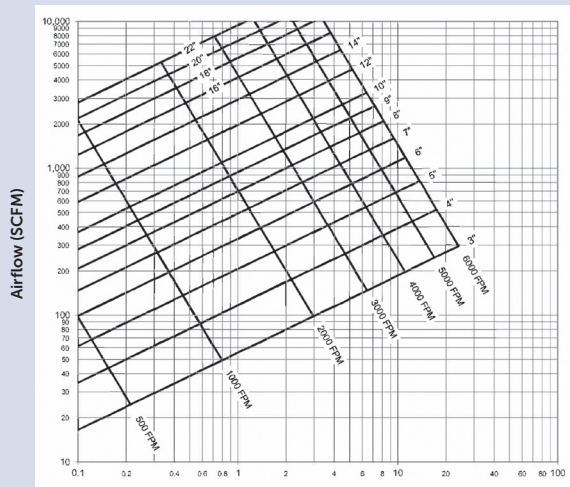

AIR FRICTION CHART
HIGH PRESSURE

Pressure Drop (in. w.g. per 100 ft)