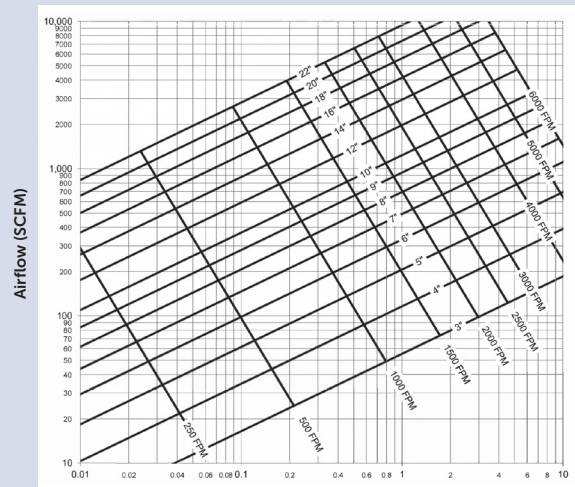

F204, F206, F208

- Metalized polyester jacket reinforced with fiberglass scrim
- R-4.2 (F204) / R-6.0 (F206) / R-8.0 (F208)
(R-values valid if sleeve is used on relatively sized duct)
- Starter cone included in each carton
- UL-classified
- Offering: 4"-16" diameters
5' lengths
Boxed

AIR FRICTION CHART
HIGH PRESSURE

Pressure Drop (in. w.g. per 100 ft)

AIR FRICTION CHART
LOW PRESSURE

Pressure Drop (in. w.g. per 100 ft)

Model Selector Chart

PACKAGE	JACKET	CORE	INSULATION	OPTIONS
F Boxed	0 No Jacket	0 No Core	0 No Insulation	UCP Uncrimped, Compressed
FB Bagged	1 Reinforced Grey Jacket	1 Double-Ply Black Polyester Core	4 R-4.2 Insulation	
	2 Reinforced Silver Jacket	4 Corrugated Aluminum Core	6 R-6.0 Insulation	
	3 Heavy-Duty (4 mil.) Black Polyethylene Jacket	9 Multi-Ply Metalized/Polyester Core	8 R-8.0 Insulation	